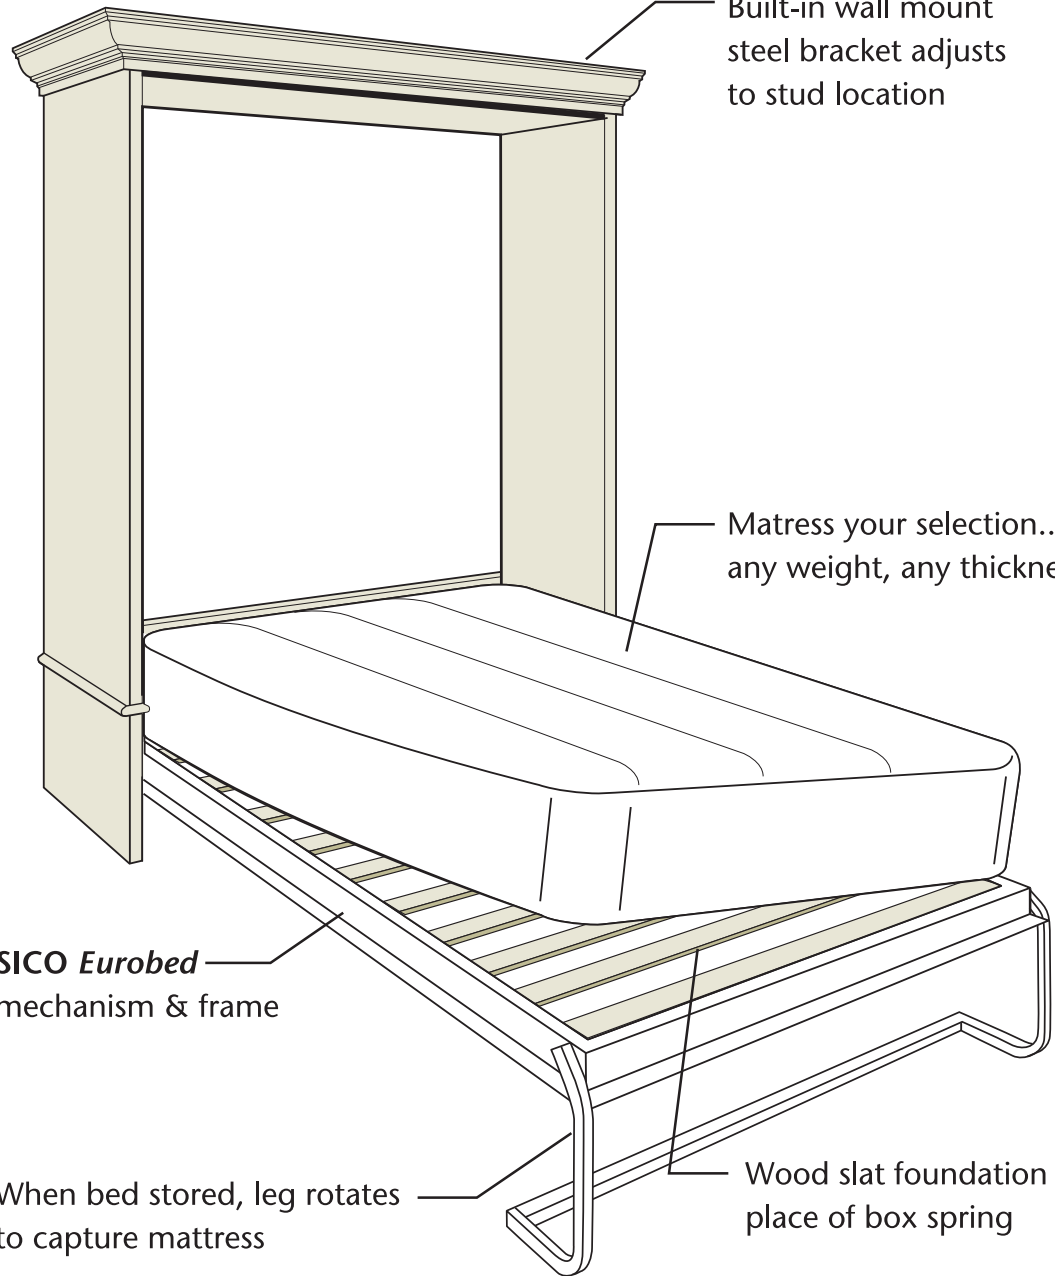

Timbers 'Basic'

64" wide 21" deep 89" tall (queen)

Available sizes:
Twin Twin XL
Double Double XL
Queen