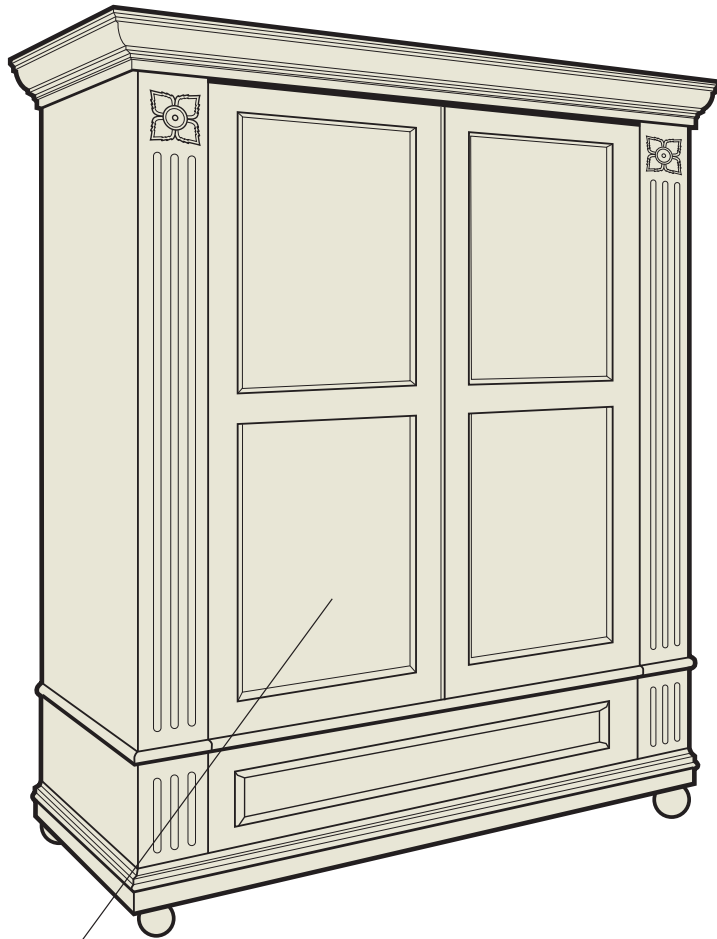

Timbers 'Deluxe'

77" wide 21" deep 94" tall (queen)

Options:

- Solid Raised Panel
- Accent Exotic Veneer
- Distress Accent
- Glaze & Tone

- Flutes and Rosettes
- HERA L.E.D. 6 Bulb Light
- Full Panel Covers Wall
- Hidden Nightstand
- Sloped Headboard (customize with fabric or leather)
- Electrical Receptacle

- Base Cove
- 5" Bun Feet
- Wood Slat Foundation

SICO Eurobed mechanism & frame