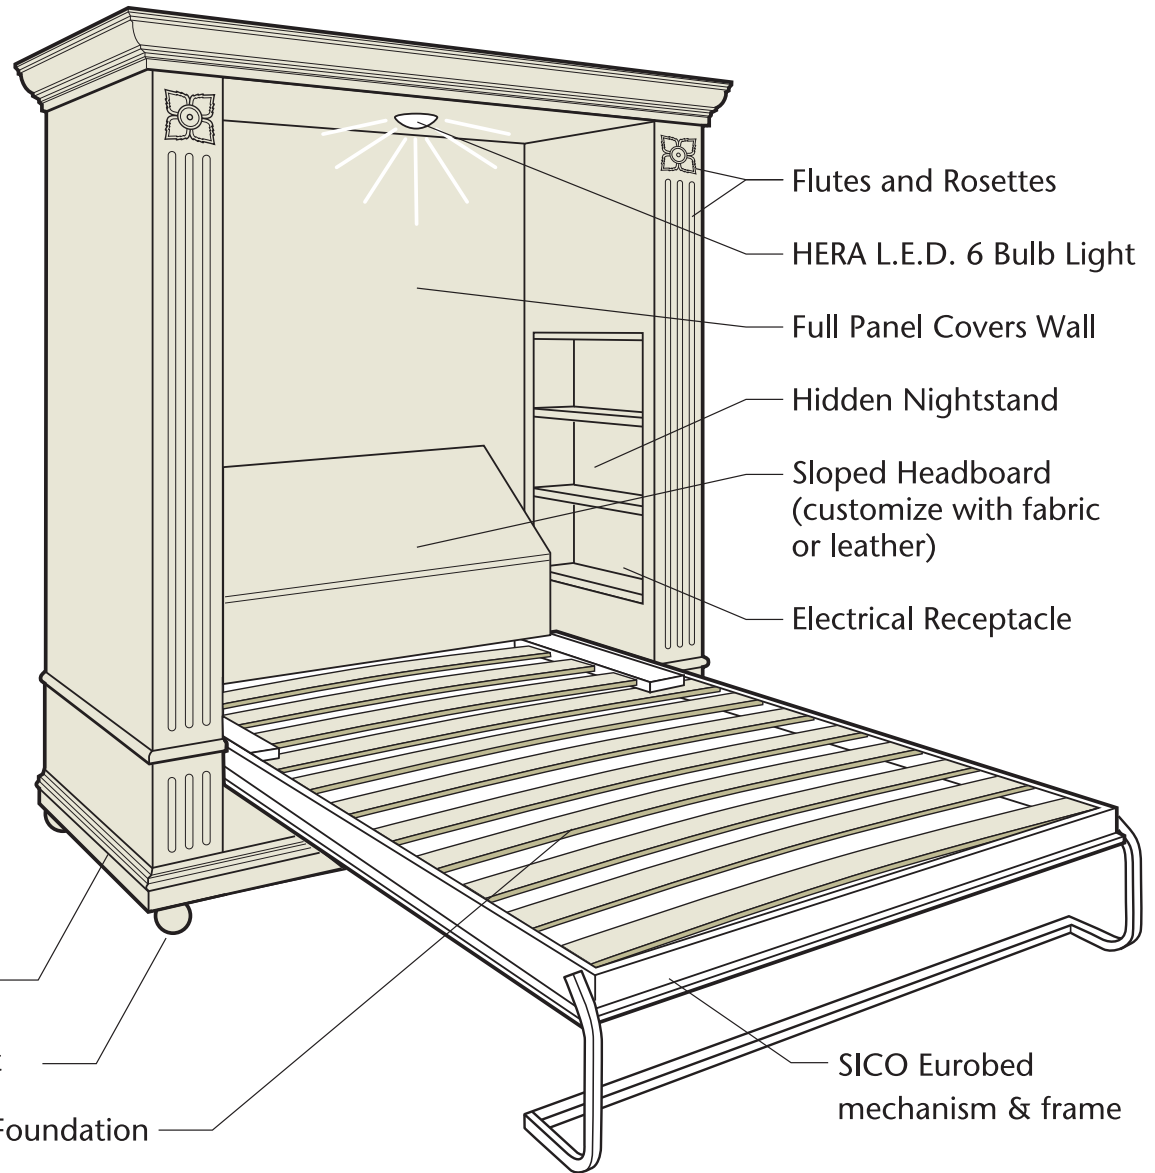

Timbers 'Deluxe'

77" wide 21" deep 94" tall (queen)

Options:

- Solid Raised Panel
- Accent Exotic Veneer
- Distress Accent
- Glaze & Tone

- Flutes and Rosettes
- HERA L.E.D. 6 Bulb Light
- Full Panel Covers Wall
- Hidden Nightstand
- Sloped Headboard (customize with fabric or leather)
- Electrical Receptacle

- Base Cove
- 5" Bun Feet
- Wood Slat Foundation

SICO Eurobed mechanism & frame