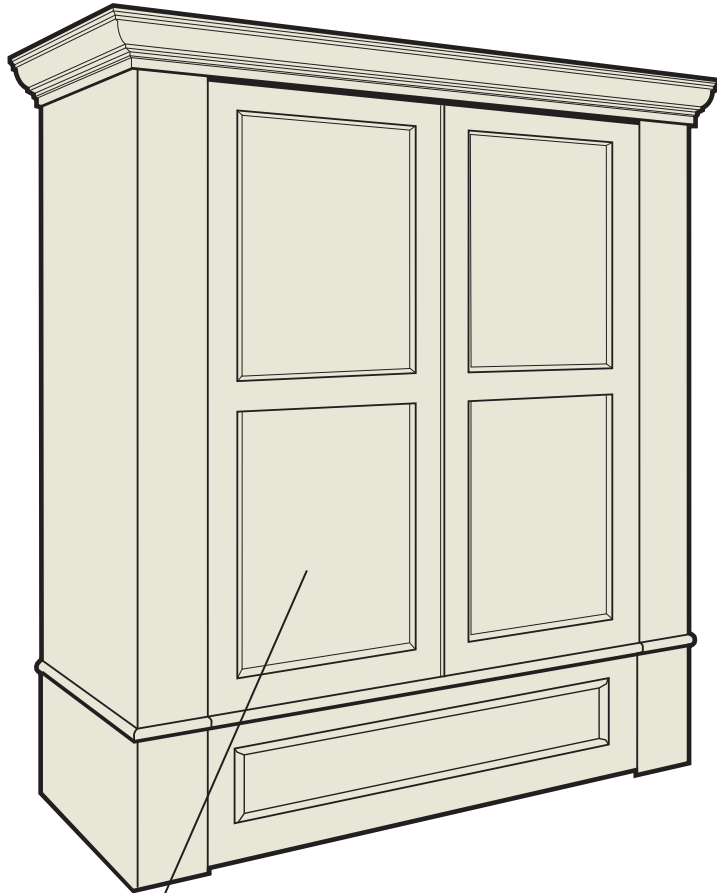

Timbers 'Hallmark'

77" wide 21" deep 89" tall (queen)

SICO Eurobed
mechanism & frame

Options:

- Any wood growing in a forest or reclaimed lumber
- Any finish you can send us a sample of
- Side cabinets to your function and size