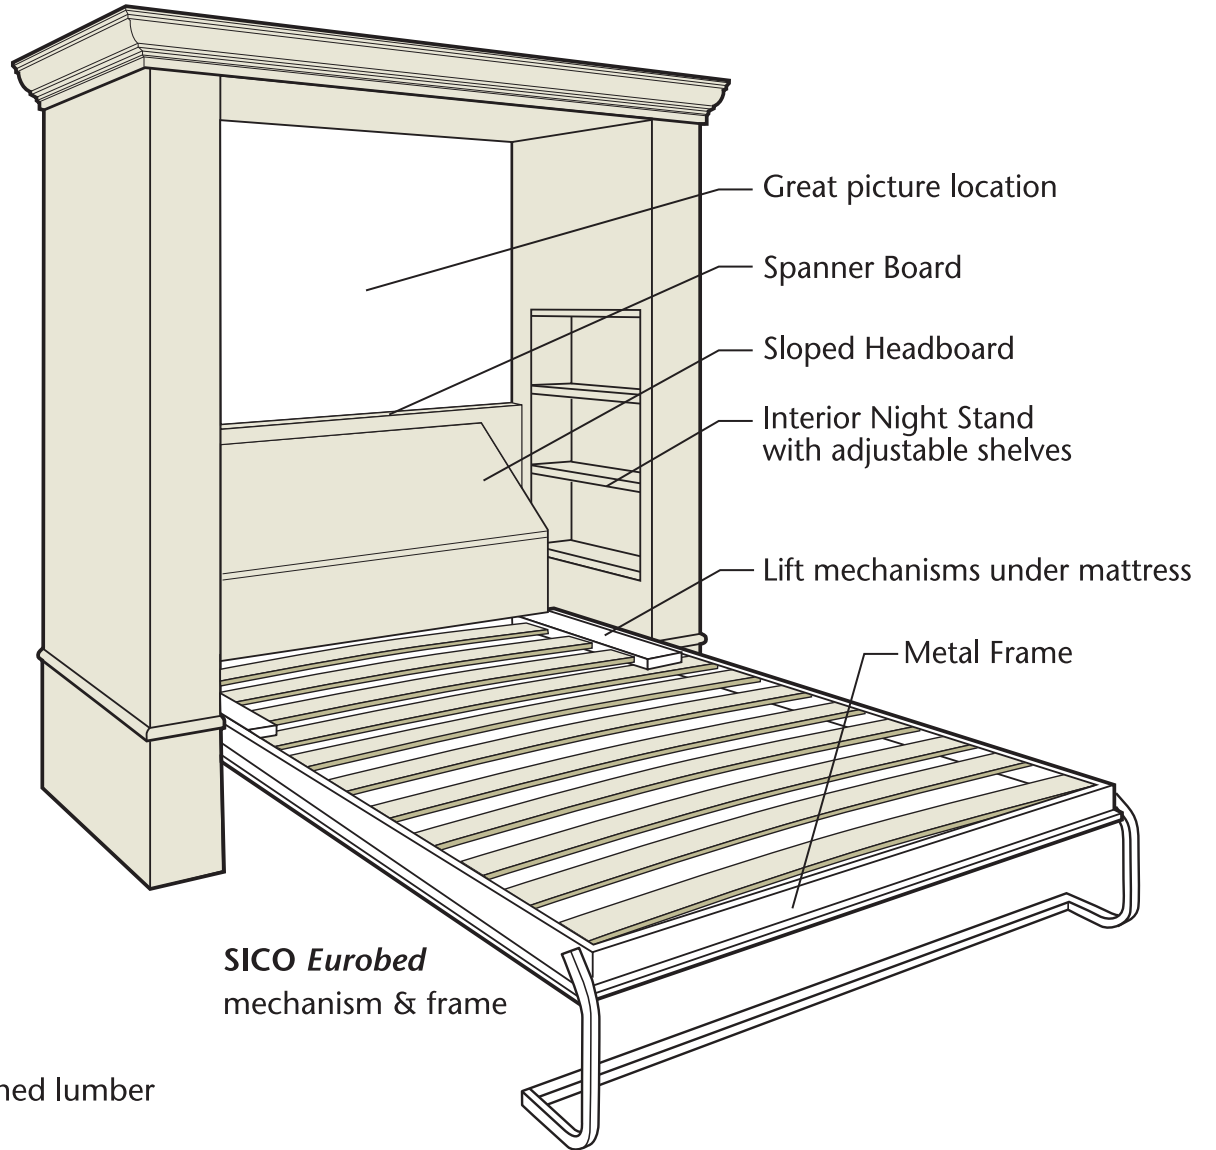

Timbers 'Hallmark'

77" wide 21" deep 89" tall (queen)

SICO Eurobed
mechanism & frame

Options:

- Any wood growing in a forest or reclaimed lumber
- Any finish you can send us a sample of
- Side cabinets to your function and size